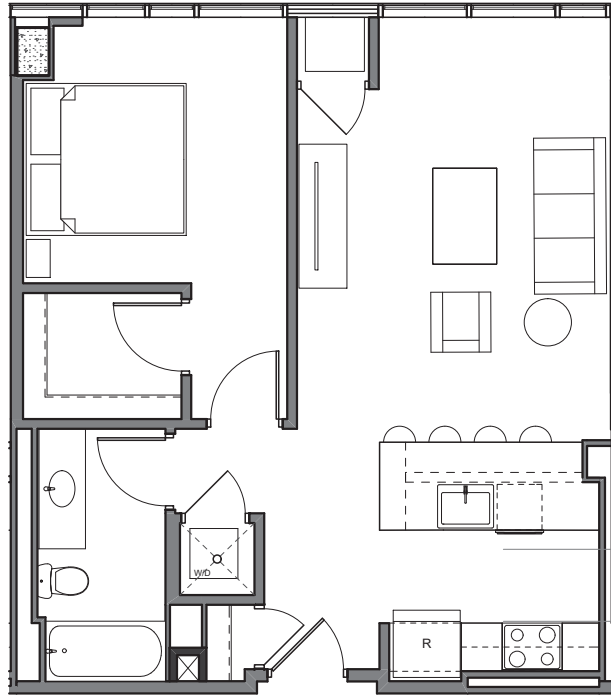

## Unit #805

---

\$1420/month  
Barrier Free